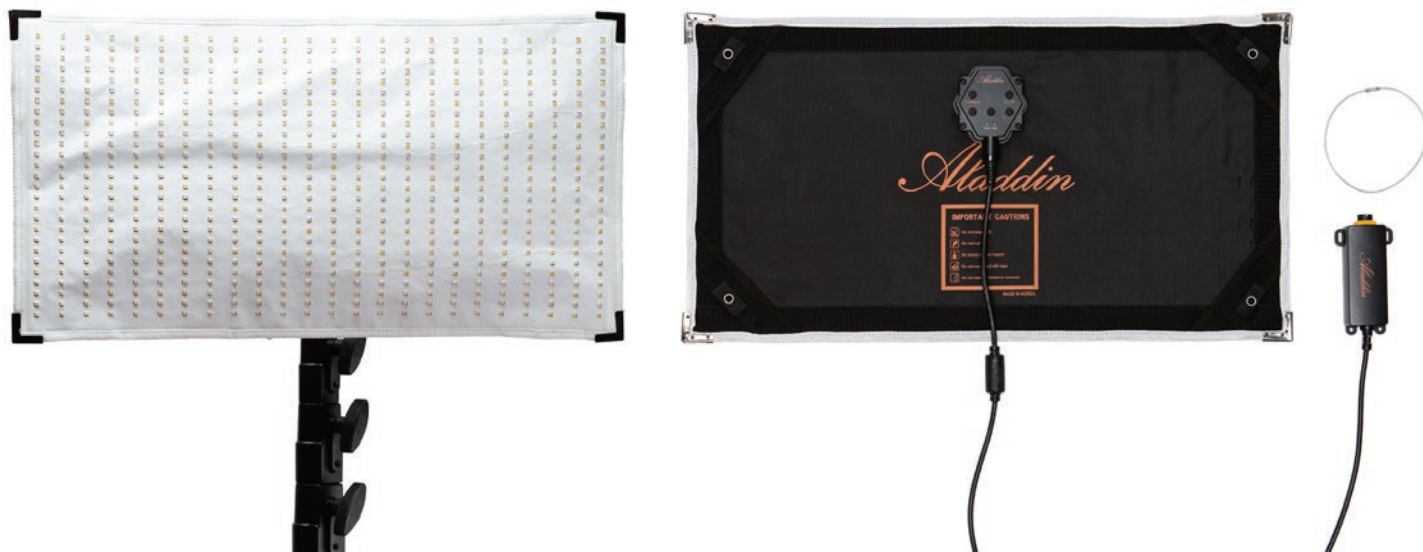

Aladdin ALL-IN 2

PHOTOMETRICS

	60cm/2ft	1m/3ft	2m/6ft	3m/9ft	CRI
Daylight 6300K	7300lux	2900lux	820lux	405lux	97
Bi-Color 4200K	7050lux	2750lux	750lux	370lux	97
Tungsten 2900K	7030lux	2810lux	780lux	380lux	98

SPECIFICATIONS

Light Source	Super High CRI Power LED's (100W Bi-Color / 40W RGB)
CRI	CRI 98
Beam Angle	140°
Dimmer	Dimming: 0%–100% (1% Resolution)
Cooling	Passive Cooling
Output Channel	2 Channels / White Bi-Color 3 Channels / RGB Color
User Interface	Motion Detection with Wheeling Button on Bluetooth Wireless Controller Or App on a smartphone (Supported iOS and Android)
Other Functions	Use Different Colors by Mixing RGB and Bi-Color Control by Wireless Motion Detection Control by Wheeling Button on the Wireless Controller
Support DMX512	Optional
Input AC/DC	90-240VAC or 12-24VDC